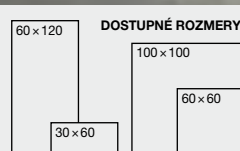

• DOVE 60×60

46,90 €/m²

DOVE 60×120

55,90 €/m²

	[cm]	[mm]	[m²]	[m²]	[kg]	EUR [m²]
	60 x 120	8,0	1,44	51,84	25,62	55,90
	100 x 100	6,0	2,00	52,00	28,12	69,90
	60 x 60	8,0	1,44	46,08	25,07	46,90
	30 x 60	8,0	1,44	57,60	24,96	44,90