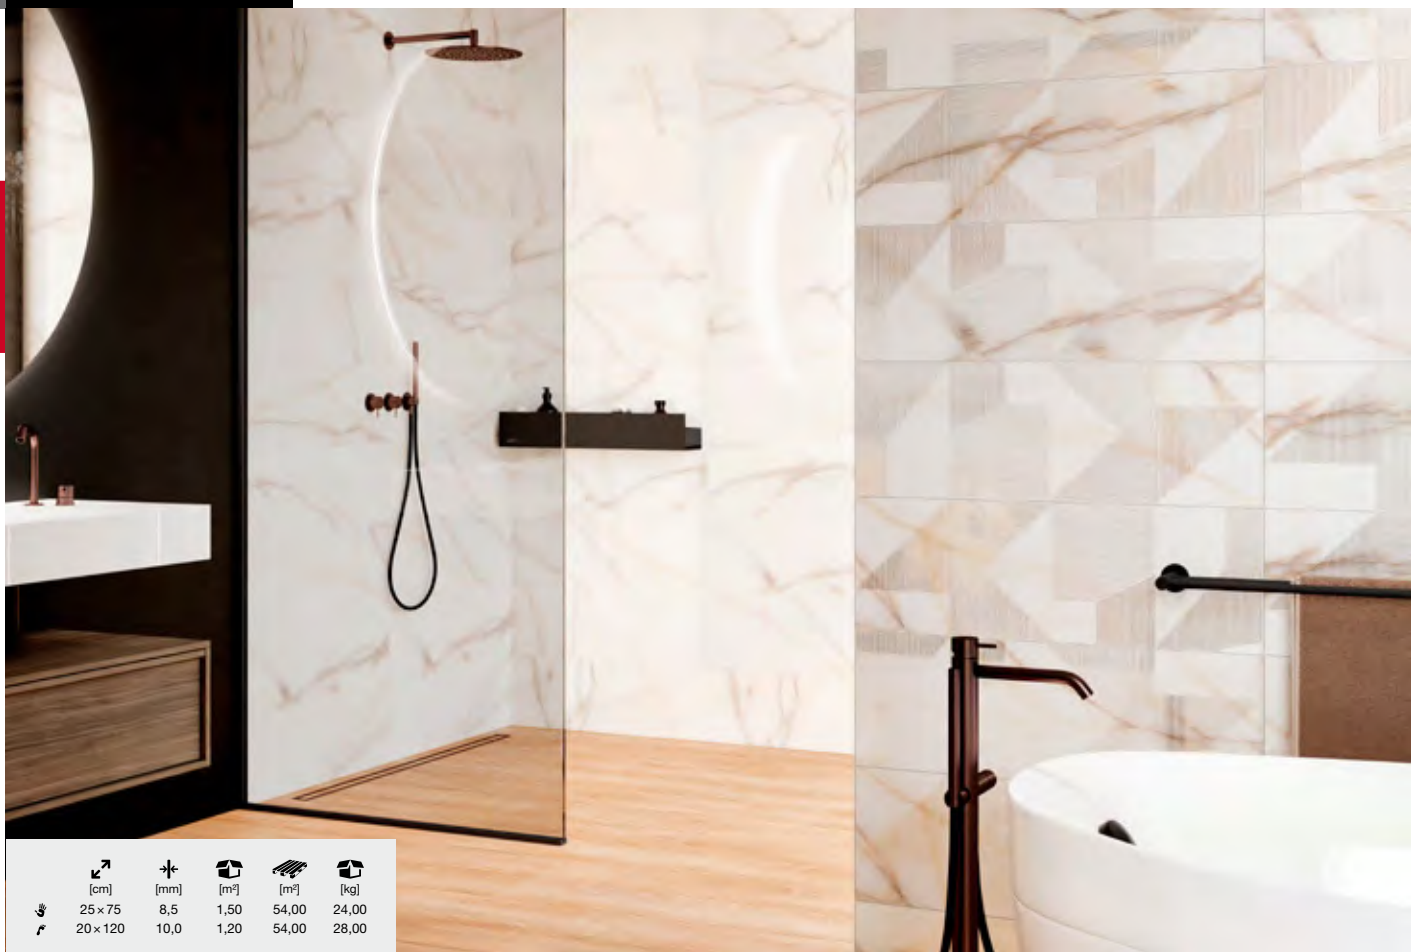

[cm]	[mm]	[m²]	[m²]	[kg]
↗	25×75	8,5	1,50	54,00	24,00
↘	20×120	10,0	1,20	54,00	28,00