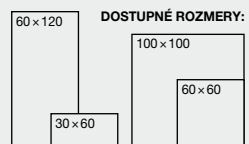

• HEXAGON WHITE 60 x 60

51,90 €/m² • HEXAGON BEIGE 60 x 60