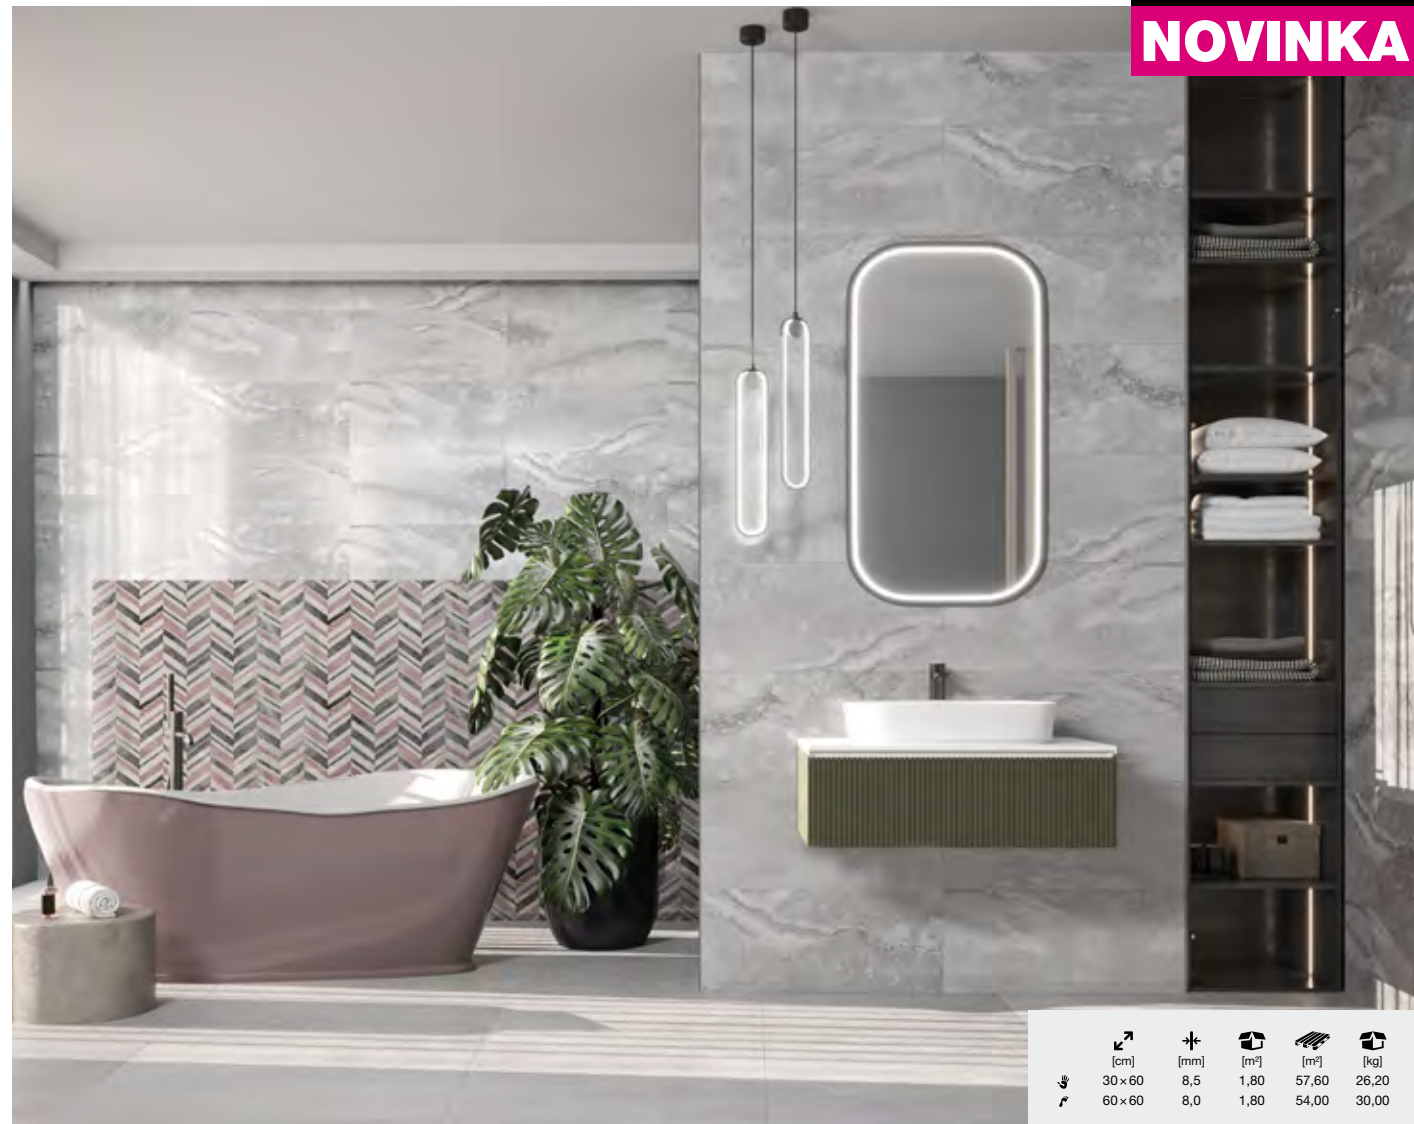

NOVINKA

NOVINKA

	[cm]	[mm]	[m²]	[m²]	[kg]
↘	30 × 60	8,5	1,80	57,60	26,20
↙	60 × 60	8,0	1,80	54,00	30,00
↖	15,5 × 62	7,0	1,34	85,76	18,35

	[cm]	[mm]	[m²]	[m²]	[kg]
↘	30 × 60	8,5	1,80	57,60	26,20
↙	60 × 60	8,0	1,80	54,00	30,00