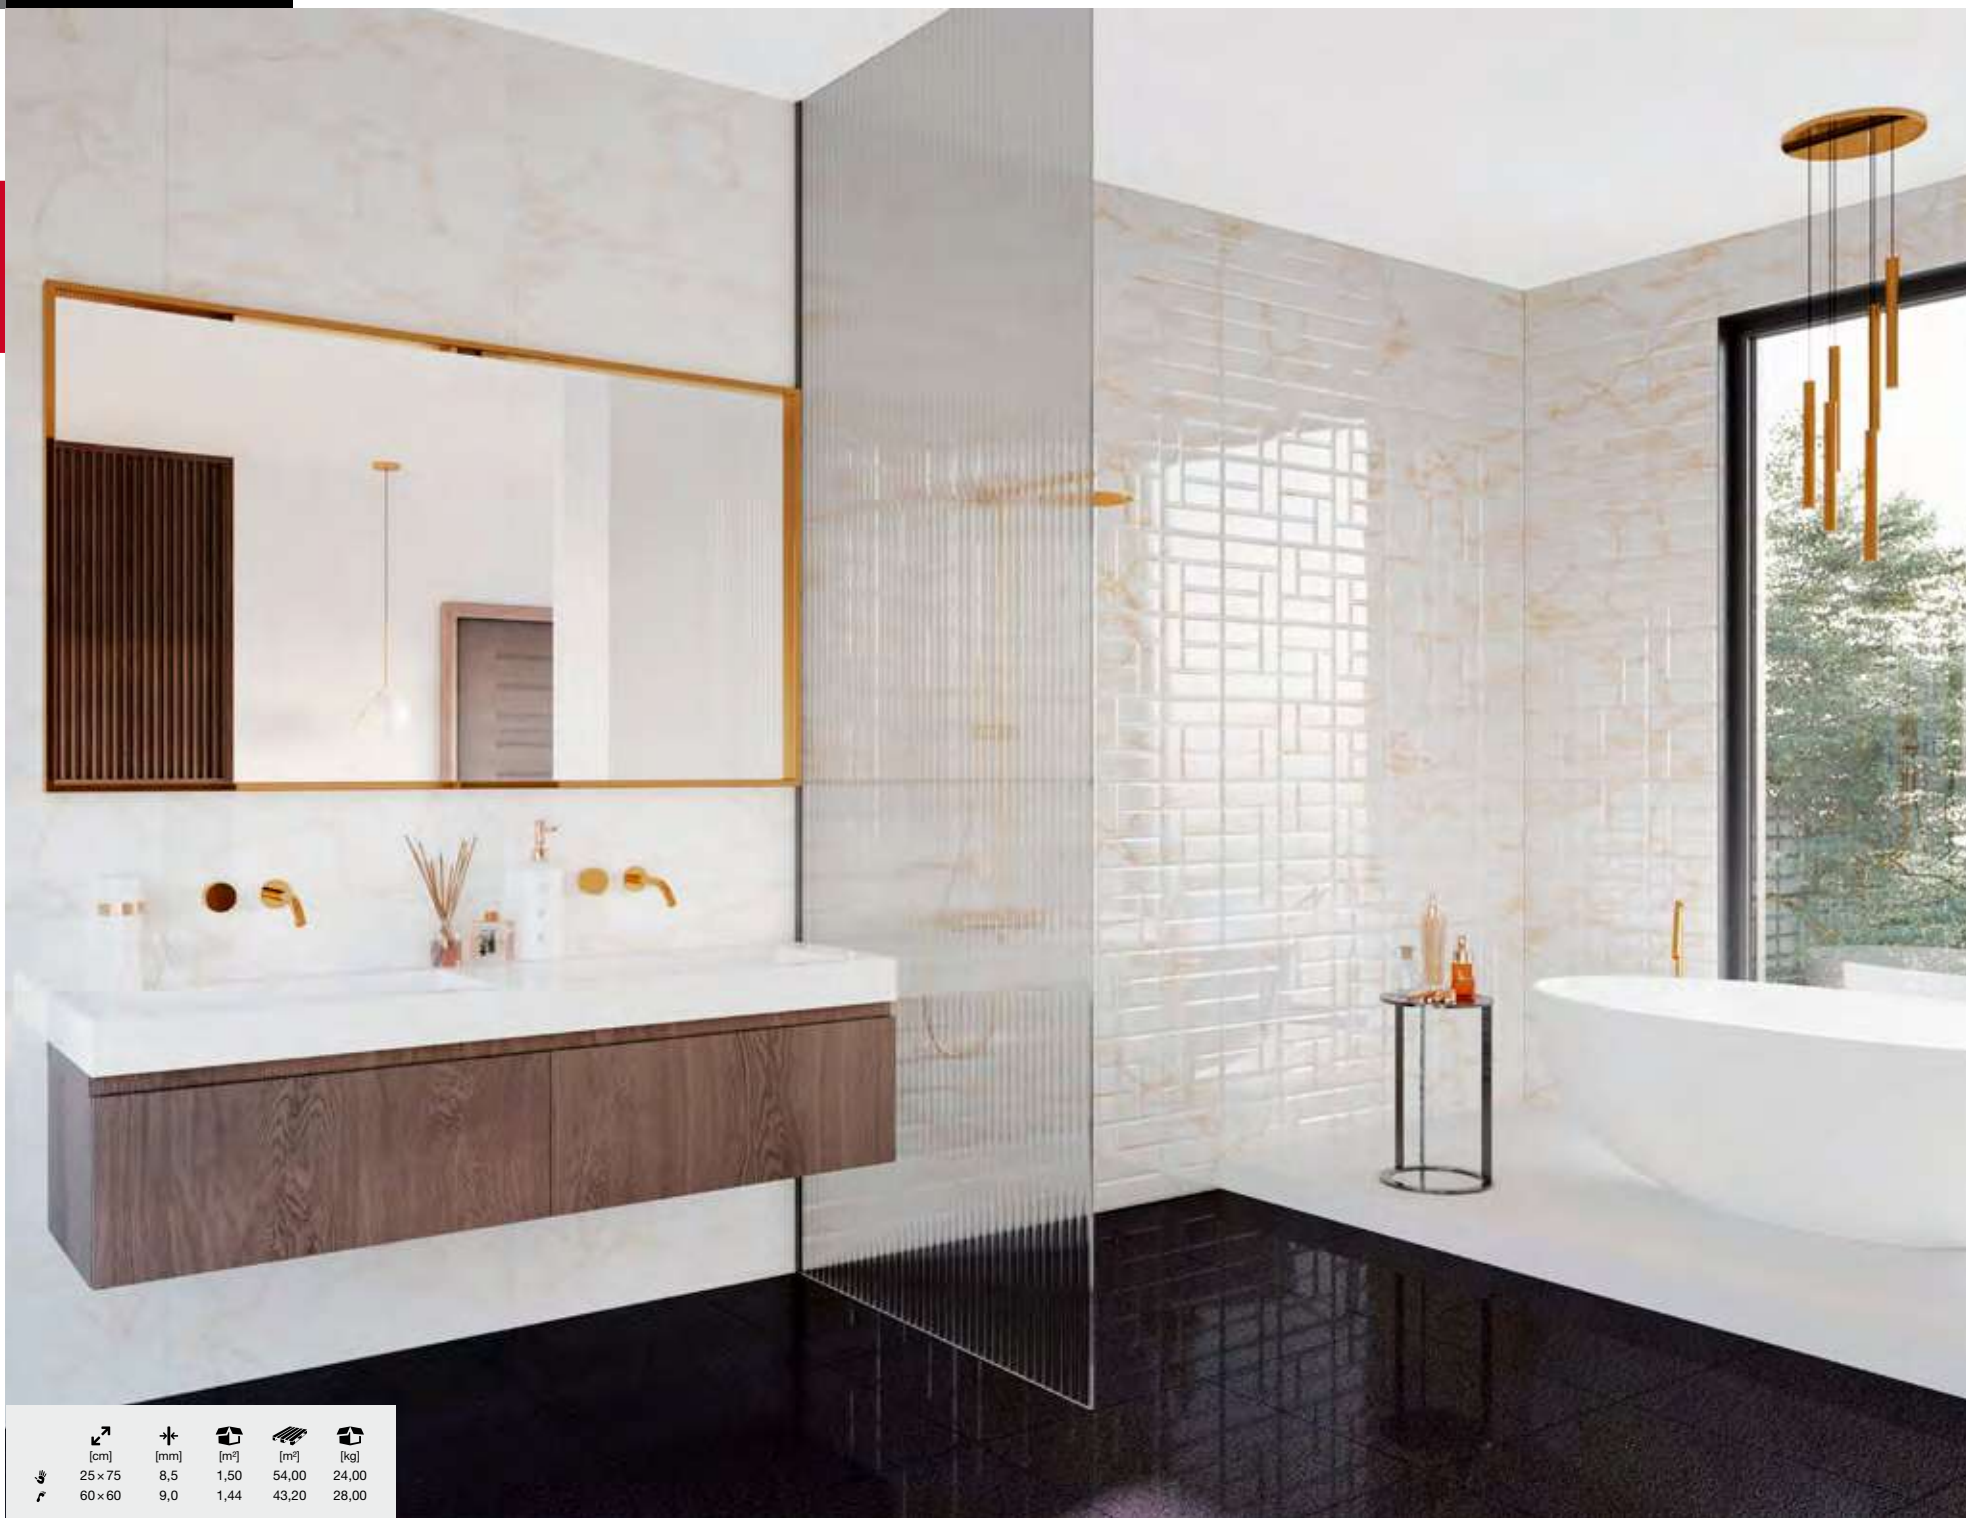

25,90 €/m²

DREAMWOOD 20 x 120

29,90 €/m²

	[cm]	[mm]	[m ²]	[m ²]	[kg]
↖ ↗	25 x 75	8,5	1,50	54,00	24,00
↖ ↘	60 x 60	9,0	1,44	43,20	28,00

ROYAL GOLD 25 x 75 25,90 €/m²

ROYAL GOLD ART 25 x 75 27,90 €/m²

SUPER GOLD 2,5 x 75 17,90 €/ks