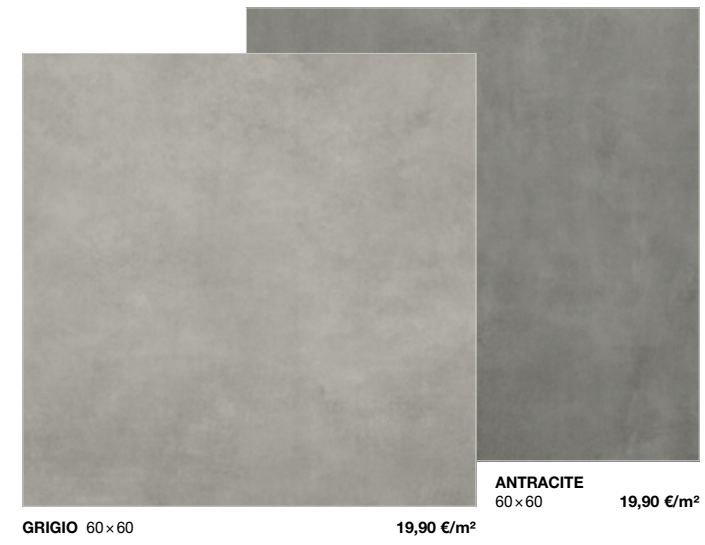

[cm]	[mm]	[m²]	[m²]	[kg]
↗	60×60	9,0	1,44	43,20	30,00
↘	30×60	9,0	1,44	46,08	32,00

naš tip

kúpeľne

kuchyne

XXL

dlažby

outdoor

podlahy

sanita

chémia

	[cm]	[mm]	[m²]	[m²]	[kg]
↗	60×60	9,0	1,44	43,20	30,00
↘	30×60	9,0	1,44	46,08	32,00

naš tip

kúpeľne

kuchyne

XXL

dlažby

outdoor

podlahy

sanita

chémia