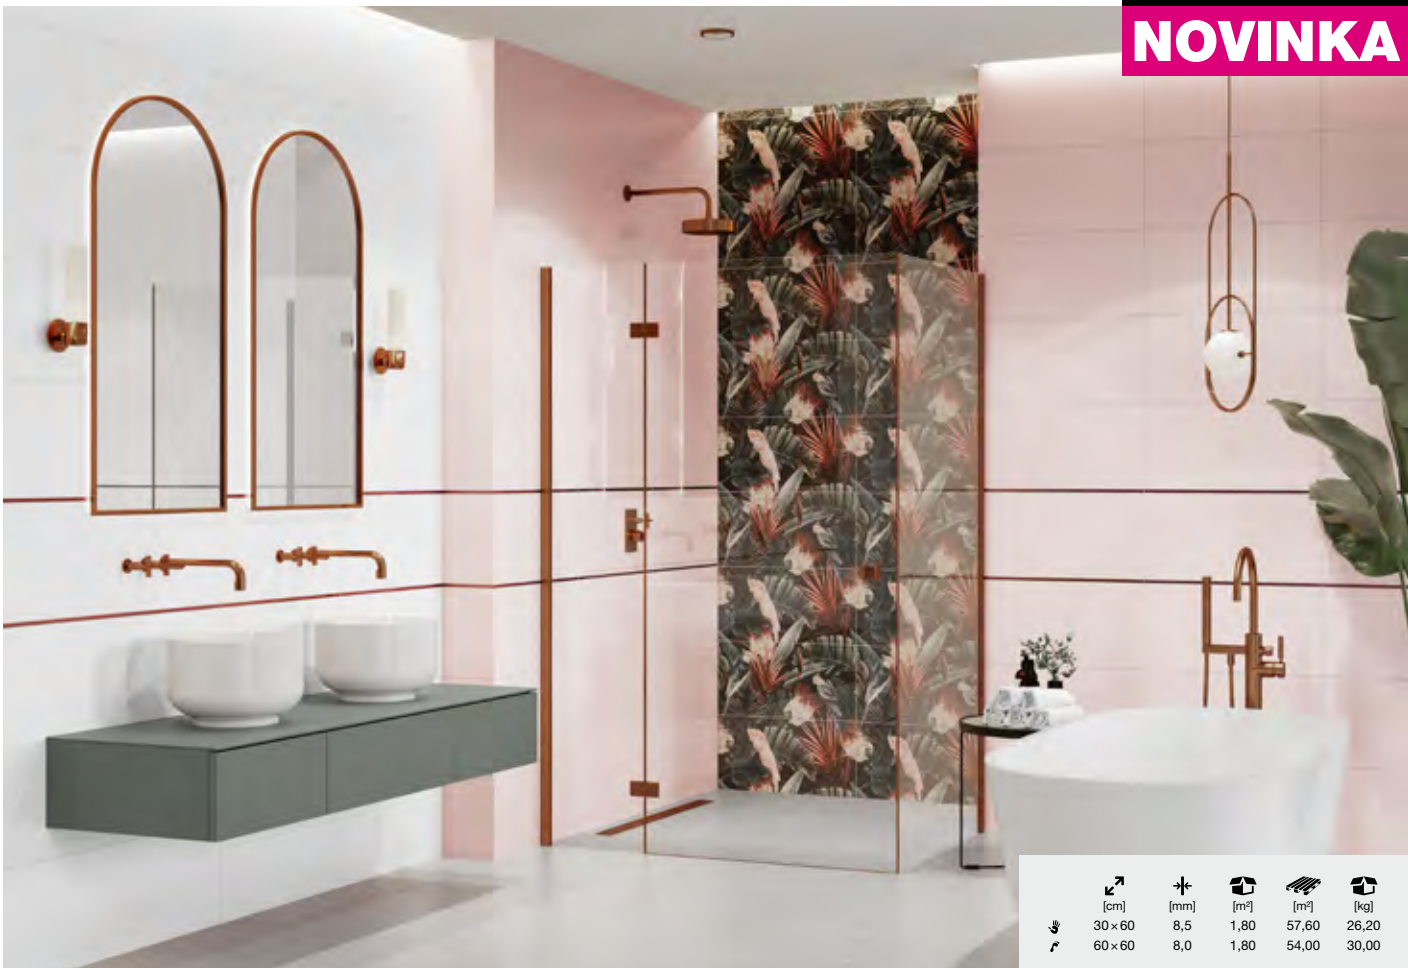

[cm]	[mm]	[m²]	[m²]	[kg]
↗	30×60	8,5	1,80	57,60	26,20
↘	60×60	8,0	1,80	54,00	30,00