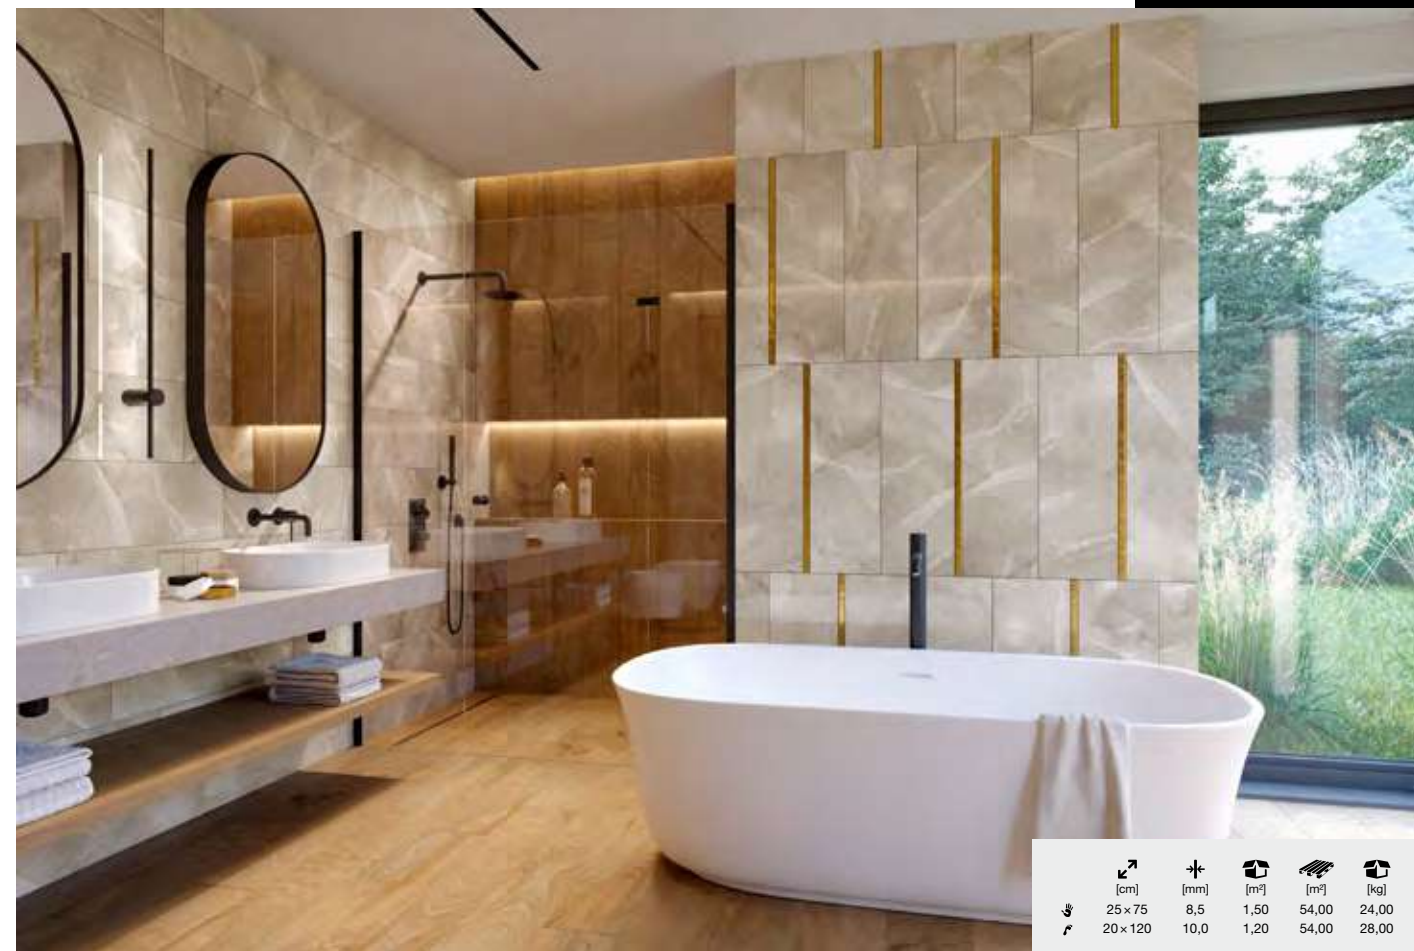

[cm]	[mm]	[m²]	[m²]	[kg]
↗	25 × 75	8,5	1,50	54,00	24,00
↘	20 × 120	10,0	1,20	54,00	28,00